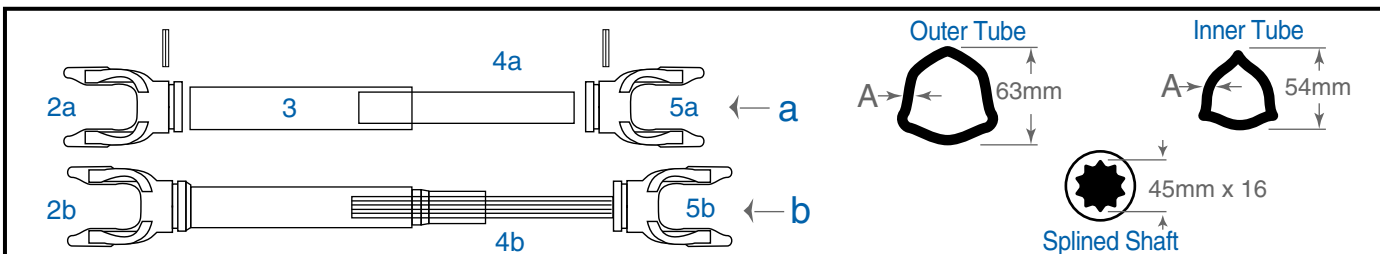

## TRIANGULAR TUBES OR SPLINED

Description / Size 9	Bondioli & Pavesi	Neapco	Weasler
1) Universal Joint 41mm x 108mm	41209	3-0921	N/A
2) Outer Tube Yoke	a 204196851	N/A	N/A
Outer Yoke & Tube & Sleeve	b 569B91010	N/A	N/A
3) Outer Tube (length is 1500mm)	125221500	N/A	N/A
4) Inner Tube (length is 1500mm)	a 125131500	N/A	N/A
Splined Shaft	b 249231500	N/A	N/A
5) Inner Tube Yoke	a 204196852	N/A	N/A
Splined Bar Yoke	b 204198151	N/A	N/A
6) Shield	5F09121FF	N/A	N/A