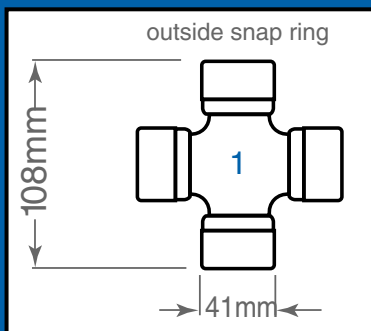

# Bondioli & Pavesi Size 9

DRIVE LINE SERVICE

1-800-824-0706

We always recommend using original replacement parts...

RPM	HP
540	120
1000	190

## TRIANGULAR TUBES OR SPLINED

Description / Size 9	Bondioli & Pavesi	Neapco	Weasler
1) Universal Joint 41mm x 108mm	41209	3-0921	N/A
2) Outer Tube Yoke	a 204196851	N/A	N/A
Outer Yoke & Tube & Sleeve	b 569B91010	N/A	N/A
3) Outer Tube (length is 1500mm)	125221500	N/A	N/A
4) Inner Tube (length is 1500mm)	a 125131500	N/A	N/A
Splined Shaft	b 249231500	N/A	N/A
5) Inner Tube Yoke	a 204196852	N/A	N/A
Splined Bar Yoke	b 204198151	N/A	N/A
6) Shield	5F09121FF	N/A	N/A