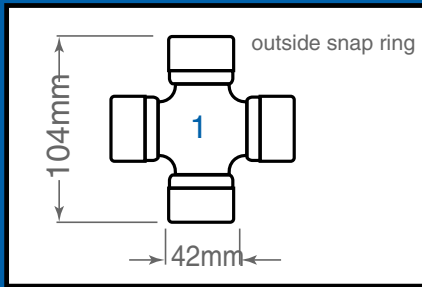

WALTERSCHEID 2600

DRIVE LINE SERVICE

1-800-824-0706

HP ratings are Walterscheid

RPM	HP
540	167
1000	270

We always recommend using original replacement parts...

STAR TUBE

Description / 2600 Series	Walterscheid	Neapco	Weasler
1) Universal Joint 42mm x 104mm	326245	N/A	200-7004
2) Inner Tube Yoke	320700 (S4)	N/A	300-7061
3) Inner Tube (length is 1500mm)	317584 (S4)	70-2505	400-7951
4) Outer Tube (length is 1500mm)	317585 (S5)	70-2504	600-7961
5) Outer Tube Yoke	320701 (S5)	N/A	700-7071
Shield	SC35 sb 342315	N/A	900-8648

TRACTOR YOKES

Tractor Yokes	Walterscheid	Neapco	Weasler
1 x15 Lawn & Garden	N/A	N/A	N/A
1.375 x 6 (540 RPM)	362419	N/A	100-7006
1.375 x 21 (1000 RPM)	362421	N/A	100-7021
1.75 x 20 (1000 RPM)	362436	N/A	100-7020

IMPLEMENT YOKES

Round Bore Yokes	Walterscheid	Neapco	Weasler
40mm x 12mm	320811	N/A	N/A
1.500" x .375	329056	N/A	800-7024
1.750" x .500"	329057	N/A	800-7028
2.000" x .500"	N/A	N/A	800-7032

A variety of other types of implement connection yokes are available. They include torque limiting and directional limiting devices. Please see the back page of this section.