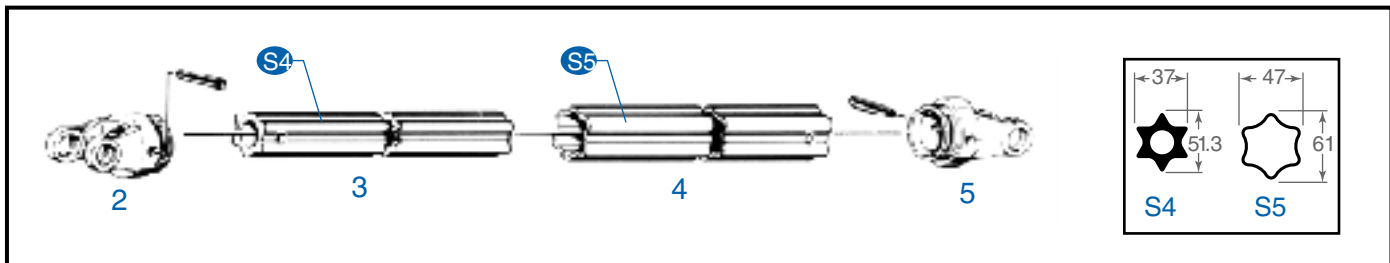

WALTERSCHEID 2600

DRIVE LINE SERVICE

1-800-824-0706

HP ratings are Walterscheid

RPM	HP
540	167
1000	270

We always recommend using original replacement parts...

STAR TUBE

Description / 2600 Series	Walterscheid	Neapco	Weasler
1) Universal Joint 42mm x 104mm	326245	N/A	200-7004
2) Inner Tube Yoke	320700 (S4)	N/A	300-7061
3) Inner Tube (length is 1500mm)	317584 (S4)	70-2505	400-7951
4) Outer Tube (length is 1500mm)	317585 (S5)	70-2504	600-7961
5) Outer Tube Yoke	320701 (S5)	N/A	700-7071
Shield	SC35 sb 342315	N/A	900-8648

TRACTOR YOKES

Tractor Yokes	Walterscheid	Neapco	Weasler
1 x15 Lawn & Garden	N/A	N/A	N/A
1.375 x 6 (540 RPM)	362419	N/A	100-7006
1.375 x 21 (1000 RPM)	362421	N/A	100-7021
1.75 x 20 (1000 RPM)	362436	N/A	100-7020