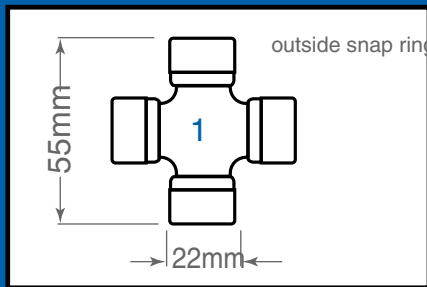

WALTERSCHEID 2100

DRIVE LINE SERVICE

1-800-824-0706

We always recommend using original replacement parts...

HP ratings are Walterscheid

RPM	HP
540	26
1000	35

LEMON TUBES

Description / 2100 Series	Walterscheid	Neapco	Weasler
1) Universal Joint 22mm x 55mm	040116	1-1001	200-7155
2) Inner Tube Yoke	a 040444 (00a)	8-2130	300-7123
	b 040436 (0v)	N/A	N/A
3) Inner Tube (length is 1500mm)	a 022513 (00a)	70-2105	400-7123
	b 022514 (0v)	70-2205	N/A
4) Outer Tube (length is 1500mm)	a 022515 (0a)	70-2104	600-7130
	b 087637 (1)	70-2204	N/A
5) Outer Tube Yoke	a 040456 (0a)	8-2120	700-7130
	b 040440 (1)	N/A	N/A
Shield	SC05 sb 359005	69-0648 w/56-2122	900-8148 w/960-0105
	SC15 sb 087279		900-8248

TRACTOR YOKES

Tractor Yokes	Walterscheid	Neapco	Weasler
1.125 x 6	363821	N/A	N/A
1.375 x 6 (540 RPM)	363833	8-2112	102-7106
1.375 x 21 (1000 RPM)	363835	8-2121	102-7121
1.75 x 20 (1000 RPM)	N/A	N/A	N/A

IMPLEMENT YOKES

Round Bore Yokes	Walterscheid	Neapco	Weasler
20mm x 6mm	040233	N/A	N/A
22mm x 6mm	040215	N/A	N/A
25mm x 8	040217	N/A	800-7125
30mm x 10mm	040224	N/A	800-7130
1.000" x .250	040259	8-2108	N/A
1.125" x .250	040260	N/A	N/A
1.250" x .250	380153	8-2110	N/A