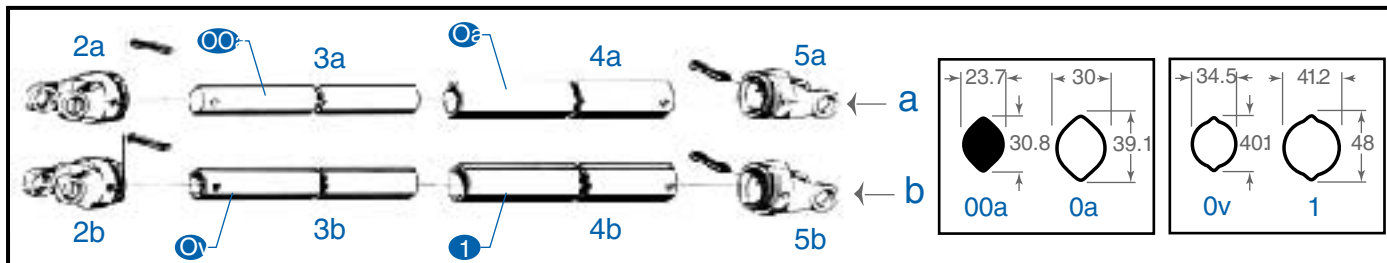

WALTERSCHEID 2100

DRIVE LINE SERVICE

1-800-824-0706

We always recommend using original replacement parts...

HP ratings are Walterscheid

RPM	HP
540	26
1000	35

LEMON TUBES

Description / 2100 Series	Walterscheid	Neapco	Weasler
1) Universal Joint 22mm x 55mm	040116	1-1001	200-7155
2) Inner Tube Yoke	a 040444 (00a)	8-2130	300-7123
	b 040436 (0v)	N/A	N/A
3) Inner Tube (length is 1500mm)	a 022513 (00a)	70-2105	400-7123
	b 022514 (0v)	70-2205	N/A
4) Outer Tube (length is 1500mm)	a 022515 (0a)	70-2104	600-7130
	b 087637 (1)	70-2204	N/A
5) Outer Tube Yoke	a 040456 (0a)	8-2120	700-7130
	b 040440 (1)	N/A	N/A
Shield	SC05 sb 359005	69-0648 w/56-2122	900-8148 w/960-0105
	SC15 sb 087279		900-8248

TRACTOR YOKES

Tractor Yokes	Walterscheid	Neapco	Weasler
1.125 x 6	363821	N/A	N/A
1.375 x 6 (540 RPM)	363833	8-2112	102-7106
1.375 x 21 (1000 RPM)	363835	8-2121	102-7121
1.75 x 20 (1000 RPM)	N/A	N/A	N/A

IMPLEMENT YOKES

Round Bore Yokes	Walterscheid	Neapco	Weasler
20mm x 6mm	040233	N/A	N/A
22mm x 6mm	040215	N/A	N/A
25mm x 8	040217	N/A	800-7125
30mm x 10mm	040224	N/A	800-7130
1.000" x .250	040259	8-2108	N/A
1.125" x .250	040260	N/A	N/A
1.250" x .250	380153	8-2110	N/A