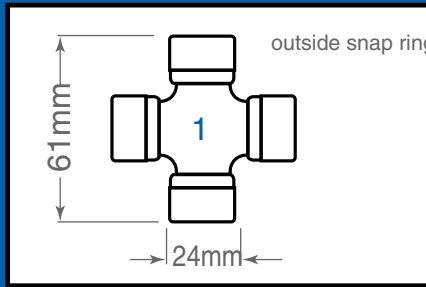

WALTERSCHEID 2200

DRIVE LINE SERVICE

1-800-824-0706

constant velocity shafts available see page 26.

HP ratings are Walterscheid

RPM	HP
540	43
1000	67

We always recommend using original replacement parts...

LEMON TUBES

Description / 2200 Series	Walterscheid	Neapco	Weasler
1) Universal Joint 24mm x 61mm	044439	1-0221	200-8261
2) Inner Tube Yoke	a 041187 (00a)	N/A	N/A
	b 041065 (0v)	8-2230	300-7234
3) Inner Tube (length is 1500mm)	a 022513 (00a)	70-2105	400-7123
	b 022514 (0v)	70-2205	400-7234
4) Outer Tube (length is 1500mm)	a 022515 (0a)	70-2104	600-7130
	b 087637 (1)	70-2204	600-7241
5) Outer Tube Yoke	a 041190 (0a)	N/A	N/A
	b 041068 (1)	8-2220	700-7241
Shield	a SC05 sb 359005	69-1248 w/56-2223	900-8148
	b SC15 sb 087279	N/A	900-8248

IMPLEMENT YOKES

Round Bore Yokes	Walterscheid	Neapco	Weasler
25mm x 8mm	041088	N/A	800-8225
30mm x 8mm	041156	N/A	800-8230
1.000" x .250	329014	8-2008	800-8208
1.125" x .250	329015	N/A	N/A
1.250" x .250	329024	8-2010	800-8210
1.375" x .312	N/A	N/A	800-8211