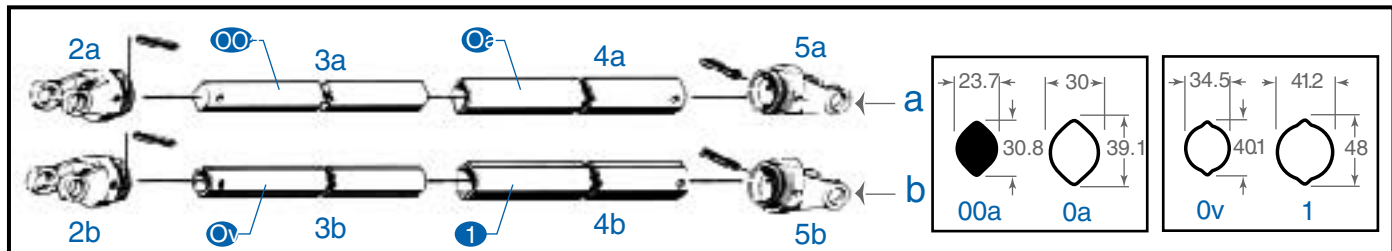

WALTERSCHEID 2200

DRIVE LINE SERVICE

1-800-824-0706

constant velocity shafts available see page 26.

HP ratings are Walterscheid

RPM	HP
540	43
1000	67

We always recommend using original replacement parts...

LEMON TUBES

Description / 2200 Series	Walterscheid	Neapco	Weasler
1) Universal Joint 24mm x 61mm	044439	1-0221	200-8261
2) Inner Tube Yoke	a 041187 (00a)	N/A	N/A
	b 041065 (0v)	8-2230	300-7234
3) Inner Tube (length is 1500mm)	a 022513 (00a)	70-2105	400-7123
	b 022514 (0v)	70-2205	400-7234
4) Outer Tube (length is 1500mm)	a 022515 (0a)	70-2104	600-7130
	b 087637 (1)	70-2204	600-7241
5) Outer Tube Yoke	a 041190 (0a)	N/A	N/A
	b 041068 (1)	8-2220	700-7241
Shield	a SC05 sb 359005	69-1248 w/56-2223	900-8148
	b SC15 sb 087279	N/A	900-8248