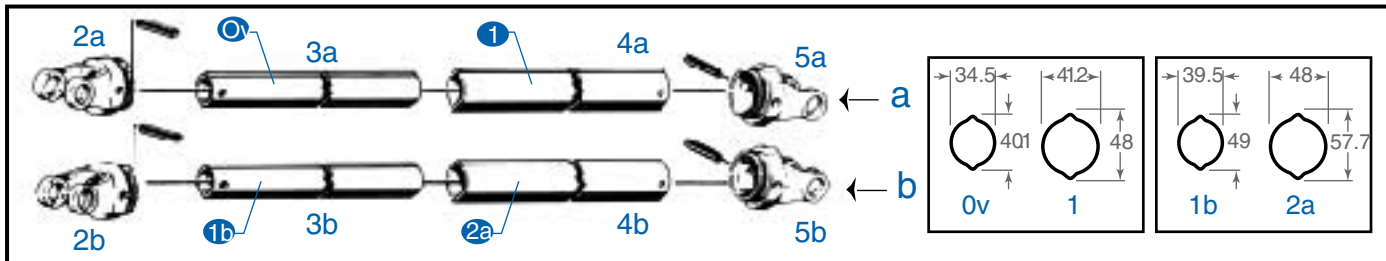

WALTERSCHEID 2300

DRIVE LINE SERVICE

1-800-824-0706

HP ratings are Walterscheid

RPM	HP
540	61
1000	95

We always recommend using original replacement parts...

LEMON TUBES

Description / 2300 Series	Walterscheid	Neapco	Weasler
1) Universal Joint 27mm x 74.5mm	044444	1-0421	200-8474
2) Inner Tube Yoke	a 041315 (Ov)	8-2330	300-7434
	b 041576 (1b)	N/A	N/A
3) Inner Tube (length is 1500mm)	a 022514 (Ov)	70-2205	400-7234
	b 317582 (1b)	70-2405	400-7539
4) Outer Tube (length is 1500mm)	a 087637 (1)	70-2204	600-7241
	b 317583 (2a)	70-2404	600-7548
5) Outer Tube Yoke	a 041318 (1)	8-2320	700-7441
	b 041577 (2a)	N/A	N/A
Shield	a SC15 sb 087279	69-1248 w/56-2223	900-8248
	b SC25 sb 087276	N/A	900-8548

TRACTOR YOKES

Tractor Yokes	Walterscheid	Neapco	Weasler
1.125 x 6	362641	N/A	N/A
1.375 x 6 (540 RPM)	380906	8-4012	102-8406
1.375 x 21 (1000 RPM)	363511	8-4021	102-8421
1.75 x 20 (1000 RPM)	363515	N/A	N/A

IMPLEMENT YOKES

Round Bore Yokes	Walterscheid	Neapco	Weasler
25mm x 8mm	041388	N/A	N/A
30mm x 8mm	041475	N/A	800-8430
35mm x 10mm	041410	N/A	N/A
1.125" x .250	329030	N/A	N/A
1.250" x .250	309031	8-4010	800-8210
1.375" x .312	380270	8-4011	800-8211
1.50" x .375	345380	N/A	N/A