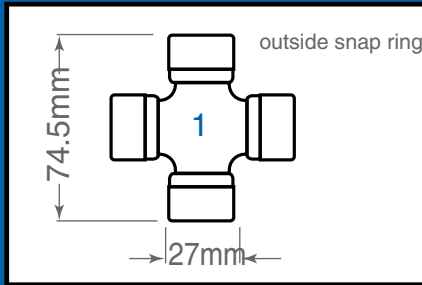

WALTERSCHEID 2300

DRIVE LINE SERVICE

1-800-824-0706

HP ratings are Walterscheid

RPM	HP
540	61
1000	95

We always recommend using original replacement parts...

LEMON TUBES

Description / 2300 Series	Walterscheid	Neapco	Weasler
1) Universal Joint 27mm x 74.5mm	044444	1-0421	200-8474
2) Inner Tube Yoke	a 041315 (Ov)	8-2330	300-7434
	b 041576 (1b)	N/A	N/A
3) Inner Tube (length is 1500mm)	a 022514 (Ov)	70-2205	400-7234
	b 317582 (1b)	70-2405	400-7539
4) Outer Tube (length is 1500mm)	a 087637 (1)	70-2204	600-7241
	b 317583 (2a)	70-2404	600-7548
5) Outer Tube Yoke	a 041318 (1)	8-2320	700-7441
	b 041577 (2a)	N/A	N/A
Shield	a SC15 sb 087279	69-1248 w/56-2223	900-8248
	b SC25 sb 087276	N/A	900-8548

TRACTOR YOKES

Tractor Yokes	Walterscheid	Neapco	Weasler
1.125 x 6	362641	N/A	N/A
1.375 x 6 (540 RPM)	380906	8-4012	102-8406
1.375 x 21 (1000 RPM)	363511	8-4021	102-8421
1.75 x 20 (1000 RPM)	363515	N/A	N/A

IMPLEMENT YOKES

Round Bore Yokes	Walterscheid	Neapco	Weasler
25mm x 8mm	041388	N/A	N/A
30mm x 8mm	041475	N/A	800-8430
35mm x 10mm	041410	N/A	N/A
1.125" x .250	329030	N/A	N/A
1.250" x .250	309031	8-4010	800-8210
1.375" x .312	380270	8-4011	800-8211
1.50" x .375	345380	N/A	N/A