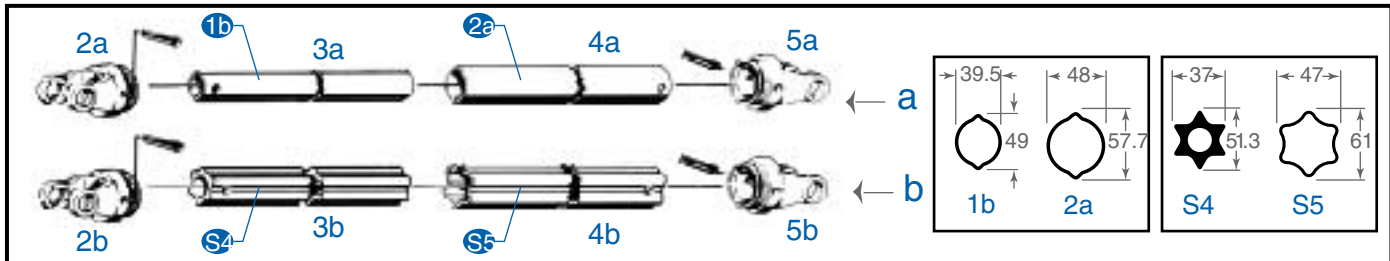

WALTERSCHEID 2400

DRIVE LINE SERVICE

1-800-824-0706

constant velocity shafts available see page 26.

HP ratings are Walterscheid

RPM	HP
540	85
1000	133

We always recommend using original replacement parts...

LEMON & ST AR

Description / 2400 Series	Walterscheid	Neapco	Weasler
1) Universal Joint 32mm x 76mm	312410	2-2421	200-7676
2) Inner Tube Yoke	a 019518 (1b)	8-2430	300-7639
	b 356905 (S4)	N/A	301-7651
3) Inner Tube (length is 1500mm)	a 317582 (1b)	70-2405	400-7539
	b 317584 (S4)	70-2505	400-7951
4) Outer Tube (length is 1500mm)	a 317583 (2a)	70-2404	600-7548
	b 317585 (S5)	70-2504	600-7961
5) Outer Tube Yoke	a 019519 (2a)	8-2420	700-7648
	b 356906 (S5)	N/A	700-7661
Shield	SC25 sb 087276	69-2248 w/56-2324	900-8548