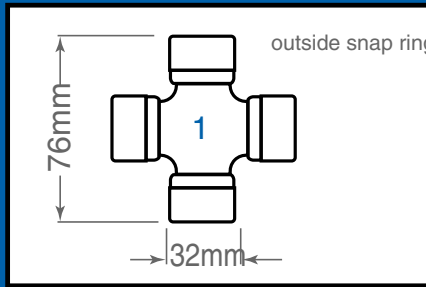

WALTERSCHEID 2400

DRIVE LINE SERVICE

1-800-824-0706

constant velocity shafts available see page 26.

HP ratings are Walterscheid

RPM	HP
540	85
1000	133

We always recommend using original replacement parts...