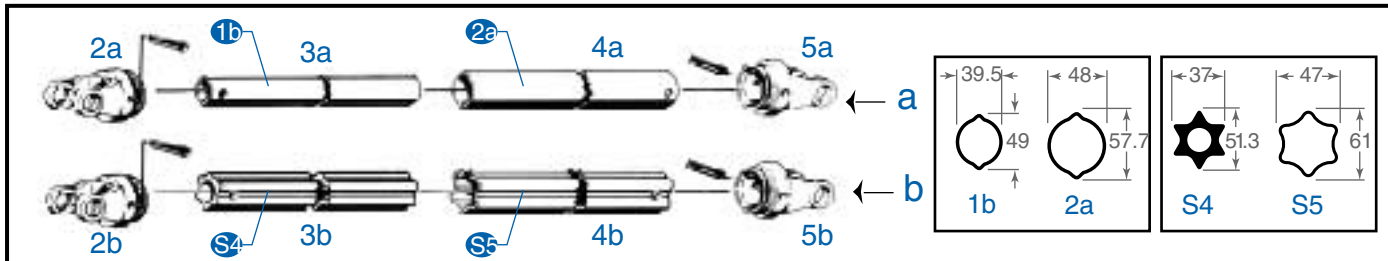

WALTERSCHEID 2500

DRIVE LINE SERVICE

1-800-824-0706

constant velocity shafts available see page 26.

HP ratings are Walterscheid

RPM	HP
540	109
1000	170

We always recommend using original replacement parts...

LEMON & ST AR

Description / 2500 Series	Walterscheid	Neapco	Weasler
1) Universal Joint 36mm x 89mm	312209	3-2521	200-7989
2) Inner Tube Yoke	a 097120 (1b)	N/A	N/A
	b 097133 (S4)	8-2530	300-7951
3) Inner Tube (length is 1500mm)	a 317582 (1b)	70-2405	400-7539
	b 317584 (S4)	70-2505	400-7951
4) Outer Tube (length is 1500mm)	a 317583 (2a)	70-2404	600-7548
	b 317585 (S5)	70-2504	600-7961
5) Outer Tube Yoke	a 097121 (2a)	N/A	N/A
	b 097140 (S5)	8-2520	700-7961
Shield	SC25 sb 087276	69-2248 w/56-2324	900-4548