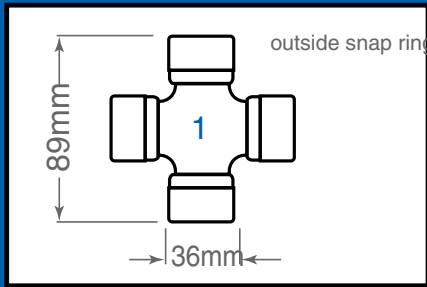

WALTERSCHEID 2500

DRIVE LINE SERVICE

1-800-824-0706

constant velocity shafts available see page 26.

HP ratings are Walterscheid

RPM	HP
540	109
1000	170

We always recommend using original replacement parts...